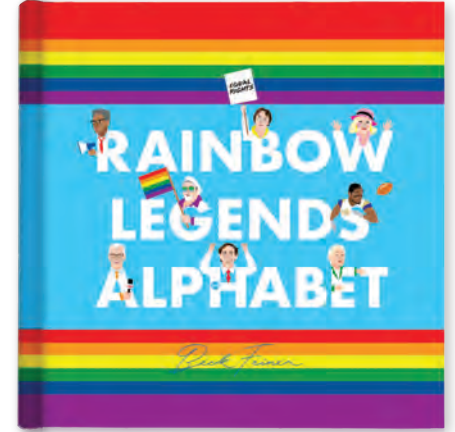

BKH-RAIN
Rainbow Legends Alphabet
W/S: $10 RRP: $19.95