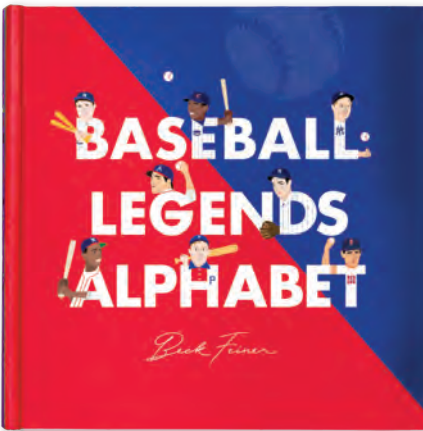

**BKH-SHAK**  
Shakespeare Legends Alphabet  
W/S: \$10 RRP: \$19.95

**BKH-DRUM**  
Drum Legends Alphabet  
W/S: \$10 RRP: \$19.95

**BKH-RAIN**  
Rainbow Legends Alphabet  
W/S: \$10 RRP: \$19.95

**BKH-BASE**  
Baseball Legends Alphabet  
W/S: \$10 RRP: \$19.95