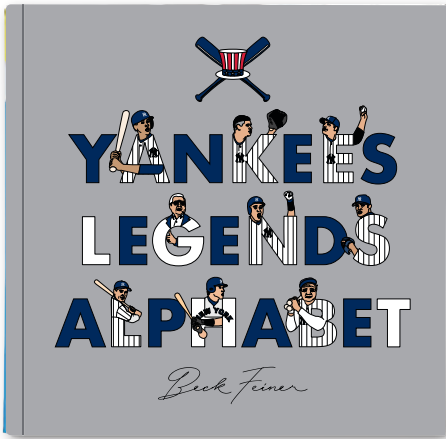

**BKH-CATS**  
Cat Alphabet  
W/S: \$10 RRP: \$19.95

# NEW BOOKS - Arriving August 2023

---

**BKH-LATI**

**Latina Legends Alphabet**

**W/S: \$10    RRP: \$19.95**

**Dual language - English & Spanish**

**BKH-FISH**

**Fish Alphabet**

**W/S: \$10    RRP: \$19.95**

**BKH-YANK**  
Yankees Legends Alphabet  
W/S: \$10 RRP: \$19.95

**BKH-BOWI**  
Bowie Legends Alphabet  
W/S: \$10 RRP: \$19.95

**BKH-FONE**  
F1 Legends Alphabet  
W/S: \$10 RRP: \$19.95