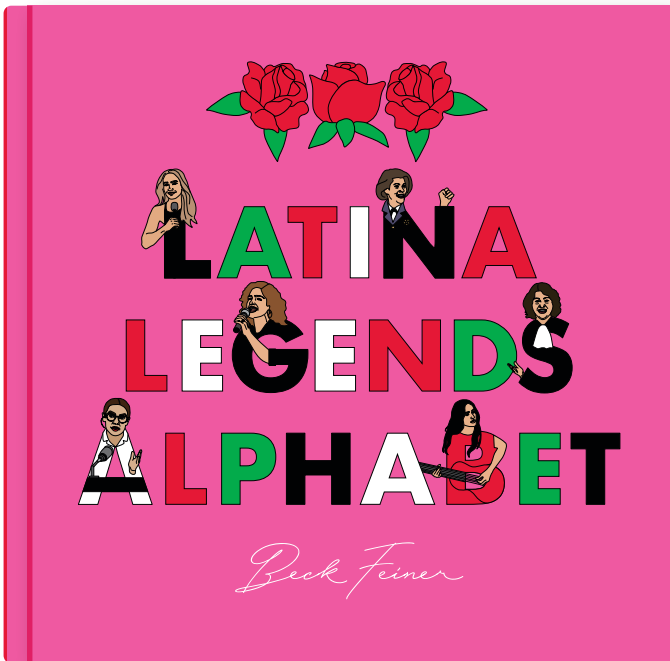

NEW BOOKS - Arriving August 2023

BKH-LATI

Latina Legends Alphabet

W/S: $10   RRP: $19.95

Dual language - English & Spanish